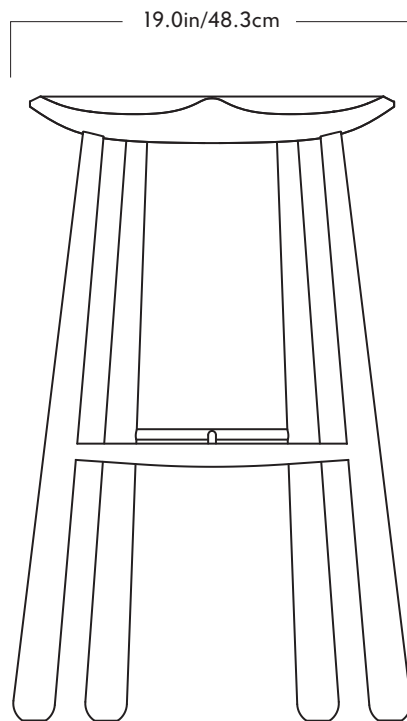

Roll & Hill

triode

28 rue Jacob 75006 Paris
+33 (0)1 43 29 40 05

contact@triodedesign.com
www.triodedesign.com

Bar Stool

Materials

Hard Maple, Black Walnut, or White Oak

Dimensions

W 19in/48.3cm H 30in/76.2cm D 14.5in/36.8cm

Weight

13lb/5.9kg

**Product weights may vary by wood material*

Karl Zahn

Wood Finishes

Natural Oil

Metal Finishes