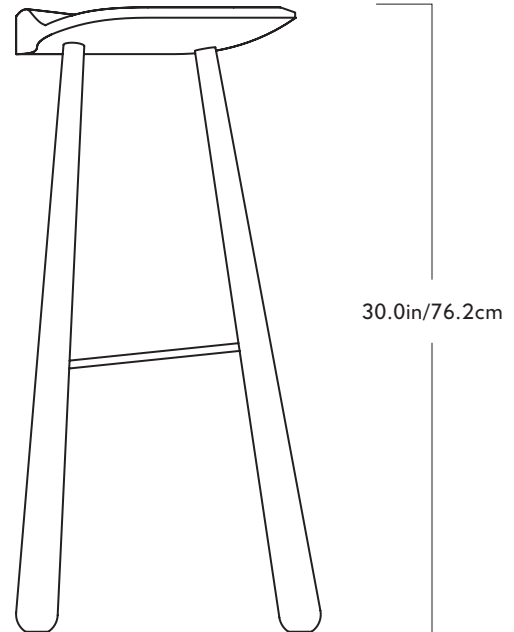

Roll & Hill

triode

28 rue Jacob 75006 Paris
+33 (0)1 43 29 40 05

contact@triodedesign.com
www.triodedesign.com

Bar Stool

Materials

Hard Maple, Black Walnut, or White Oak

Dimensions

W 19in/48.3cm H 30in/76.2cm D 14.5in/36.8cm

Weight

13lb/5.9kg

**Product weights may vary by wood material*

Karl Zahn

Wood Finishes

Natural Oil

Metal Finishes